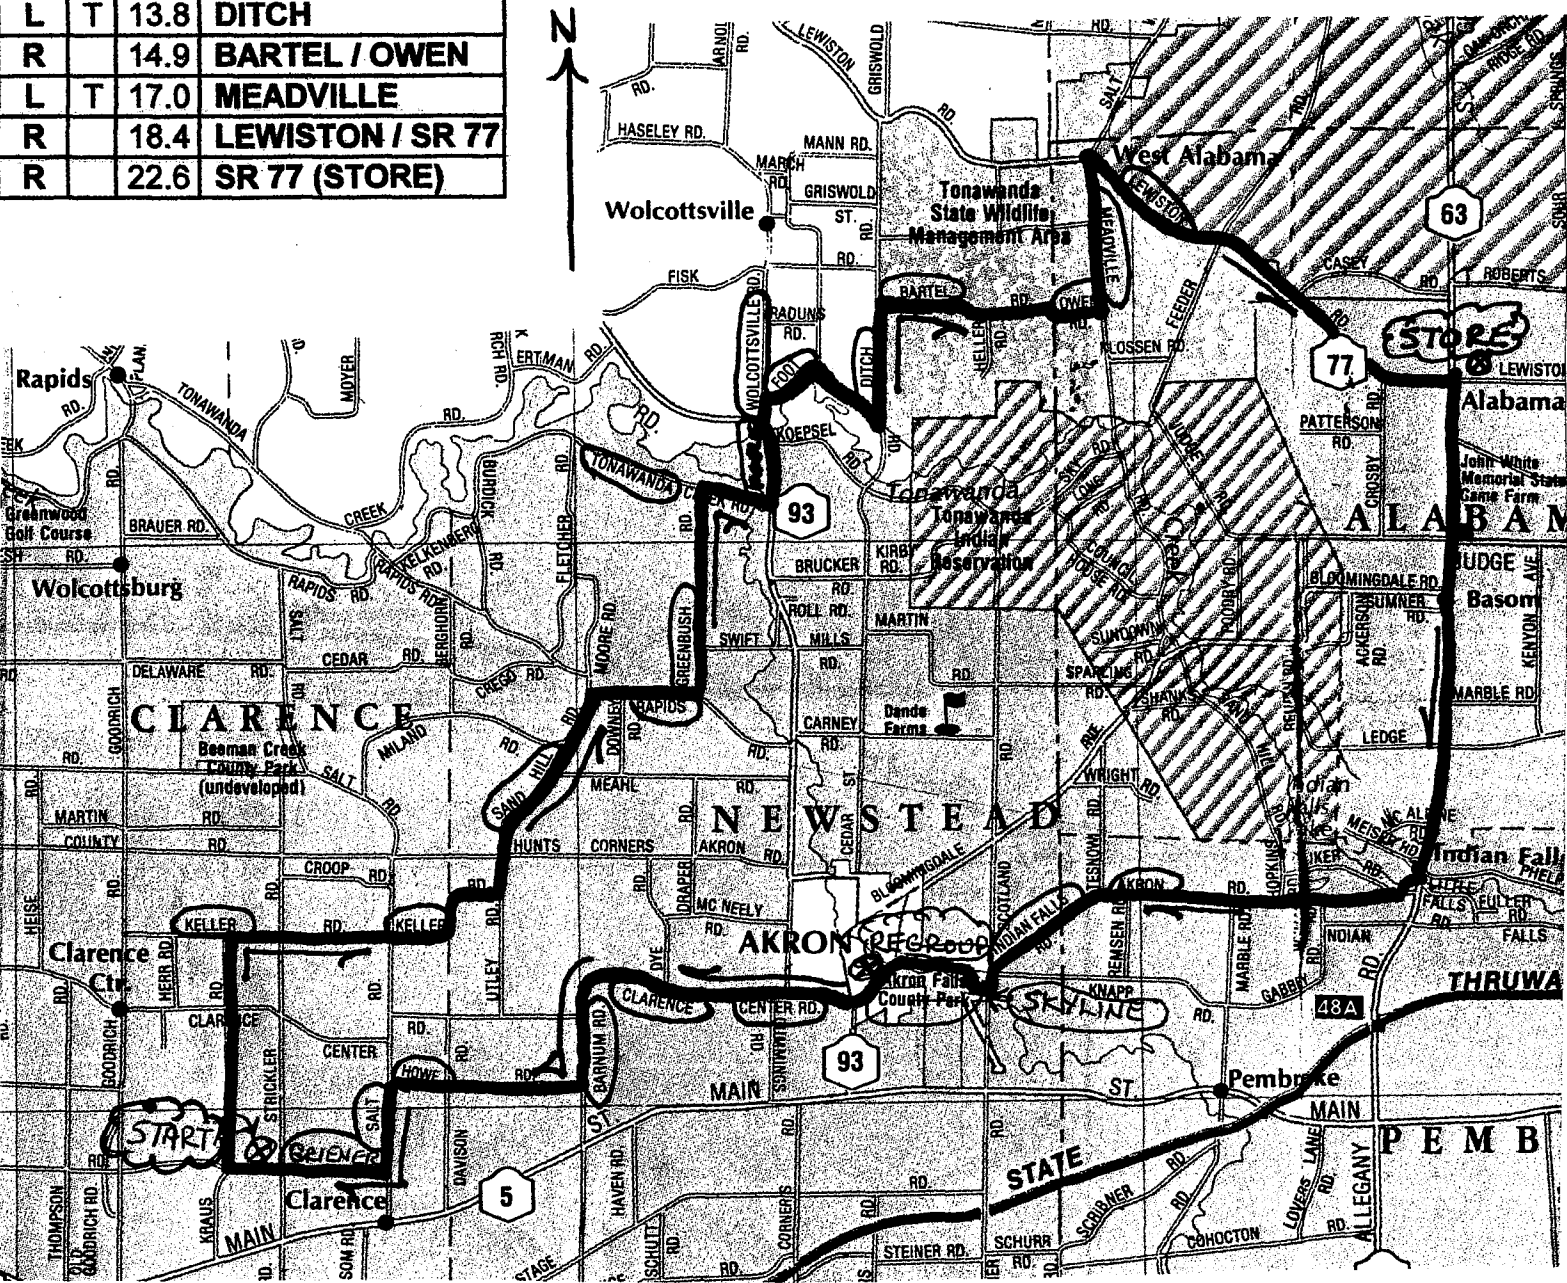

WIDDLE

41 MILE CHALLENGE

MAP# 201

START: CLARENCE CENTRAL SCHOOL @ GREINER & STRICKLER

R	0.0	GREINER	S	24.1	SR 77	X	33.4	BUELL
R	0.3	KRAUS	R	27.4	SILLMORE	S	33.5	CLARENCE CENTER
R T	2.5	KELLER	R	27.6	AKRON	S	36.3	BARNUM
L T	5.5	UTLEY/SAND HILL	S	30.8	INDIAN FALLS	R	36.9	HOWE
R	7.7	RAPIDS	L	31.7	CRITTENDON	L T	38.7	SALT
L	8.7	GREENBUSH	R	31.9	SKYLINE	R	39.6	GREINER
R T	10.8	TONAWANDA CREEK	R	32.2	Into Park	R	41.0	FINISH!!!
L T	11.4	MAPLE / SR 93	L T	32.9	PARKVIEW			
R	12.1	WOLCOTTVILLE		33.1	Regroup @ Restrooms			
R	12.4	FOOTE (STORE)						
L T	13.8	DITCH						
R	14.9	BARTEL / OWEN						
L T	17.0	MEADVILLE						
R	18.4	LEWISTON / SR 77						
R	22.6	SR 77 (STORE)						

Map# 203C	Distance: 41 miles	Revised	Niagara Frontier Bicycle Club
Dsgn:pd 08/06	Elevation: 500'	Rating:	Effort: Easy