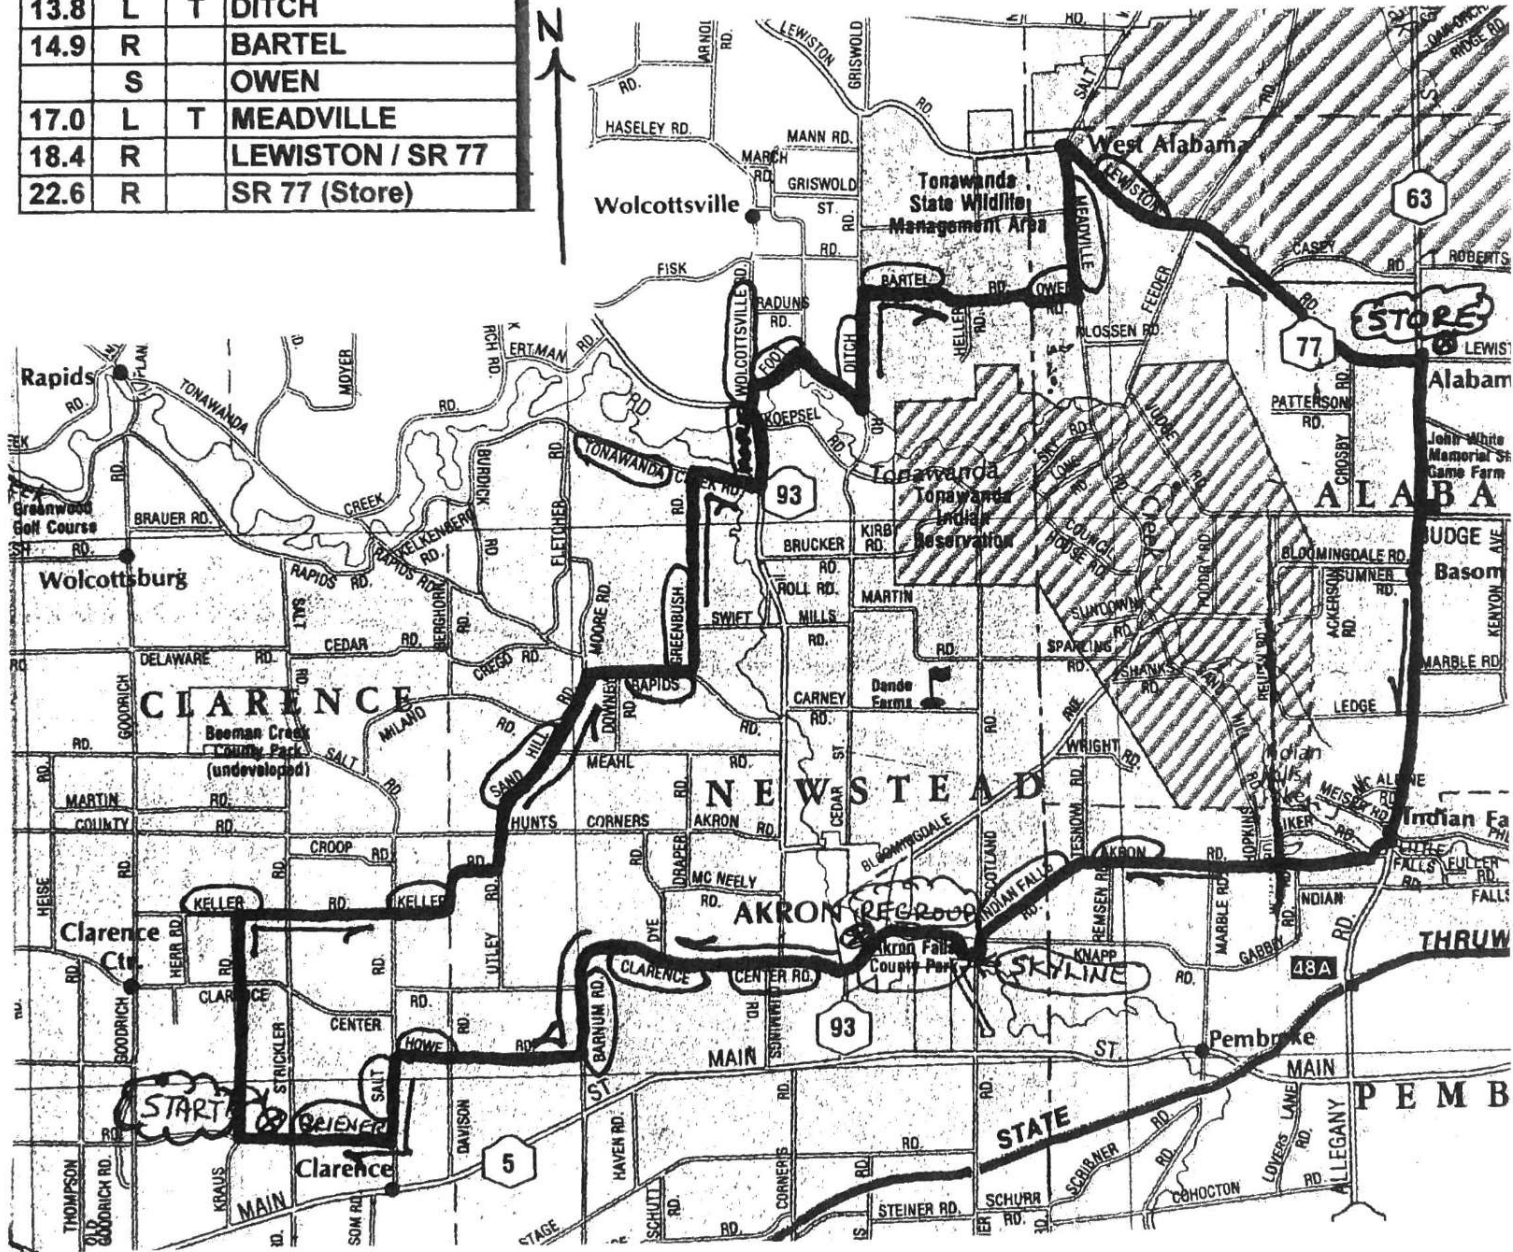

#201

41 MILE CHALLENGE

RIDE START: Clarence Middle School Greiner & Strickler

	R	GREINER	24.1	S	SR 77	33.4	X	BUELL
0.3	R	KRAUS	27.4	R	GILLMORE	33.5	S	CLARENCE CTR
2.5	R	T KELLER	27.6	R	AKRON	36.3	S	BARNUM
	L	T UTLEY	30.8	S	INDIAN FALLS	36.9	R	HOWE
	S	SANDHILL	31.7	L	CRITTENDON	38.7	L	SALT
7.7	R	RAPIDS	31.9	R	SKYLINE	39.6	R	GREINER
8.7	L	GREENBUSH	32.2	R	INTO PARK	41.0	R	FINISH!
10.8	R	T TONAWANDA CRK	32.9	L	PARKVIEW			
11.4	L	T MAPLE / RTE 93	33.1		RESTROOMS			
12.1	R	WOLCOTTSTVILLE						
12.4	R	FOOTE (Store)						
13.8	L	T DITCH						
14.9	R	BARTEL						
	S	OWEN						
17.0	L	T MEADVILLE						
18.4	R	LEWISTON / SR 77						
22.6	R	SR 77 (Store)						

Map#	203C	Distance: 41 miles	Revised	Niagara Frontier Bicycle Club
Dsgn.pd	08/06	Elevation: 500'	Rating:	Effort: Easy