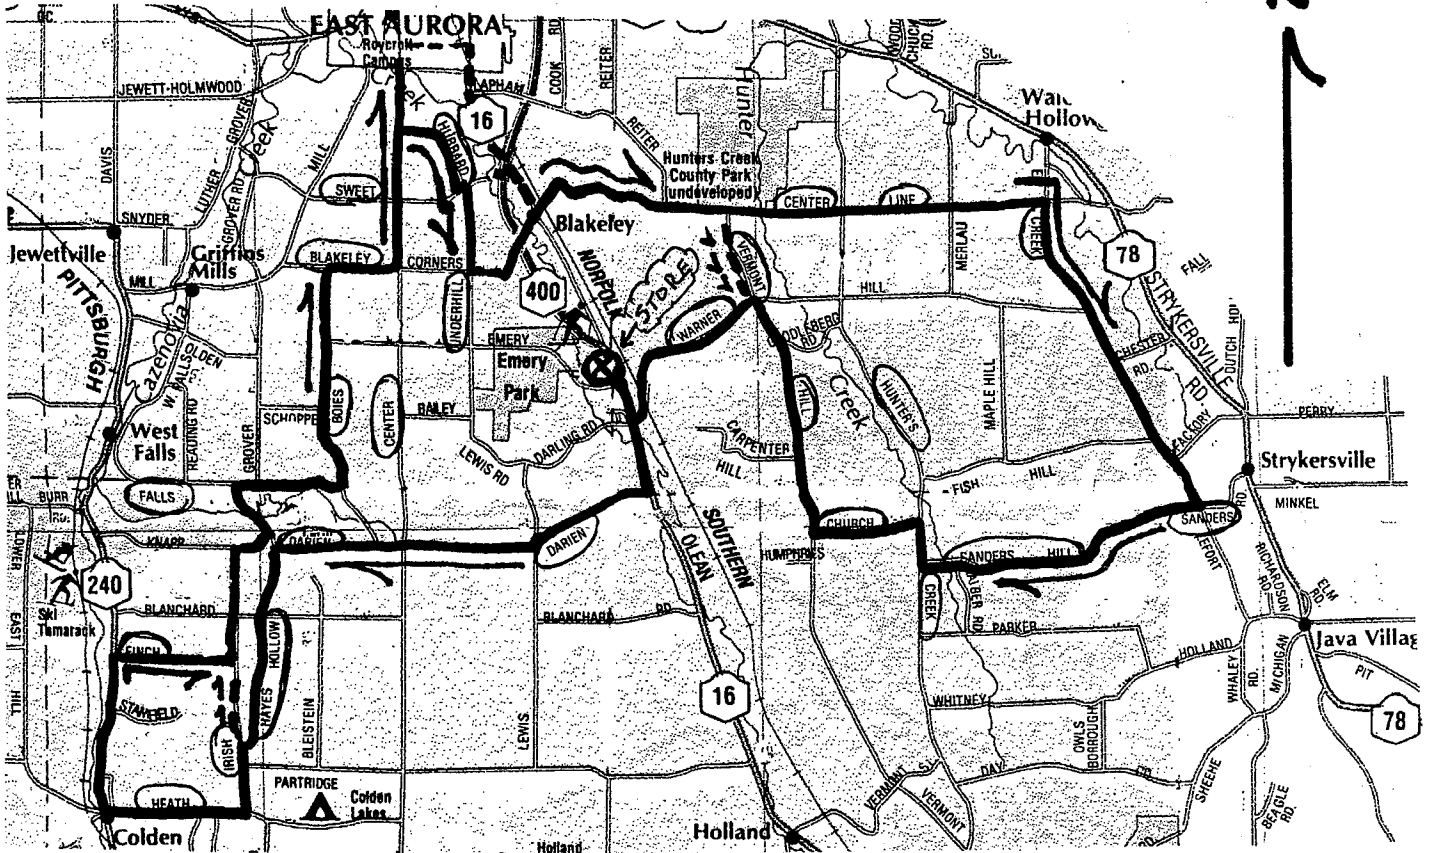

NUTCRACKER RIDE

MAP# 248

START: HAMLEN PARK on S. GROVE. in E. AURORA

47 MILE RIDE			L	17.6	CHURCH	R	35.5	FINCH			
L	0.0	S. GROVE	R	T	18.8	VERMONT HILL	L	T	36.8	IRISH	
R	T	0.3	SOUTH	L	21.3	WARNER HILL	R	T	38.0	KNAPP	
L	T	0.5	CENTER	R	T	23.4	OLEAN ~ SR 16	L	T	38.4	HAYES HOLLOW
L	1.3	HUBBARD			23.8	Regroup @ Store	R	T	39.2	FALLS	
L	T	2.3	SWEET	return south on SR 16			L	T	40.3	BOISE	
R	2.4	UNDERHILL	R	25.0	DARIEN	R	T	42.7	BLAKELEY		
L	3.3	BLAKELEY	L/R	T	26.4	LEWIS / DARIEN	L	43.4	CENTER		
S	6.1	CENTERLINE	L	T	29.2	HAYES HOLLOW	R	45.6	SOUTH		
R	10.2	EAST CREEK	L	T	31.5	IRISH	L	45.8	S. GROVE		
R	14.1	SANDERS HILL	R	T	32.2	HEATH	R	46.1	~FINISH!!~		
CAUTION ON DOWNHILL!!!			CAUTION ON DOWNHILL!!!								
R	T	17.2	HUNTERS CREEK	R	33.8	SR 240 (STORE)					

27 MILE RIDE			8.4	Regroup @ Store	R <th>T <th>19.3</th> <th>FALLS</th> </th>	T <th>19.3</th> <th>FALLS</th>	19.3	FALLS		
L	0.0	S. GROVE	return south on SR 16			L	T	20.4	BOISE	
L	T	0.3	SOUTH	R	9.6	DARIEN	R	T	22.8	BLAKELEY
R	T	0.8	OLEAN ~ SR 16	L/R	T	11.0	LEWIS / DARIEN	L	23.5	CENTER
L	2.5	BLAKELEY	L	T	13.8	HAYES HOLLOW	R	25.7	SOUTH	
R	4.8	VERMONT HILL	R	T	16.1	IRISH	L	26.0	S. GROVE	
R	5.9	WARNER HILL	R	T	18.2	KNAPP	R	26.3	~FINISH!!~	
R	T	8.0	OLEAN ~ SR 16	L	T	18.6	HAYES HOLLOW			

Map# 248	Distance: 47mi.(long) 27mi.(short)	Revised: pd 07/07	Niagara Frontier Bicycle Club
Dsgn.:td	Elevation: 3000'(long) 1500'(short)	Rating:	Effort: X-D (long) MOD (short)