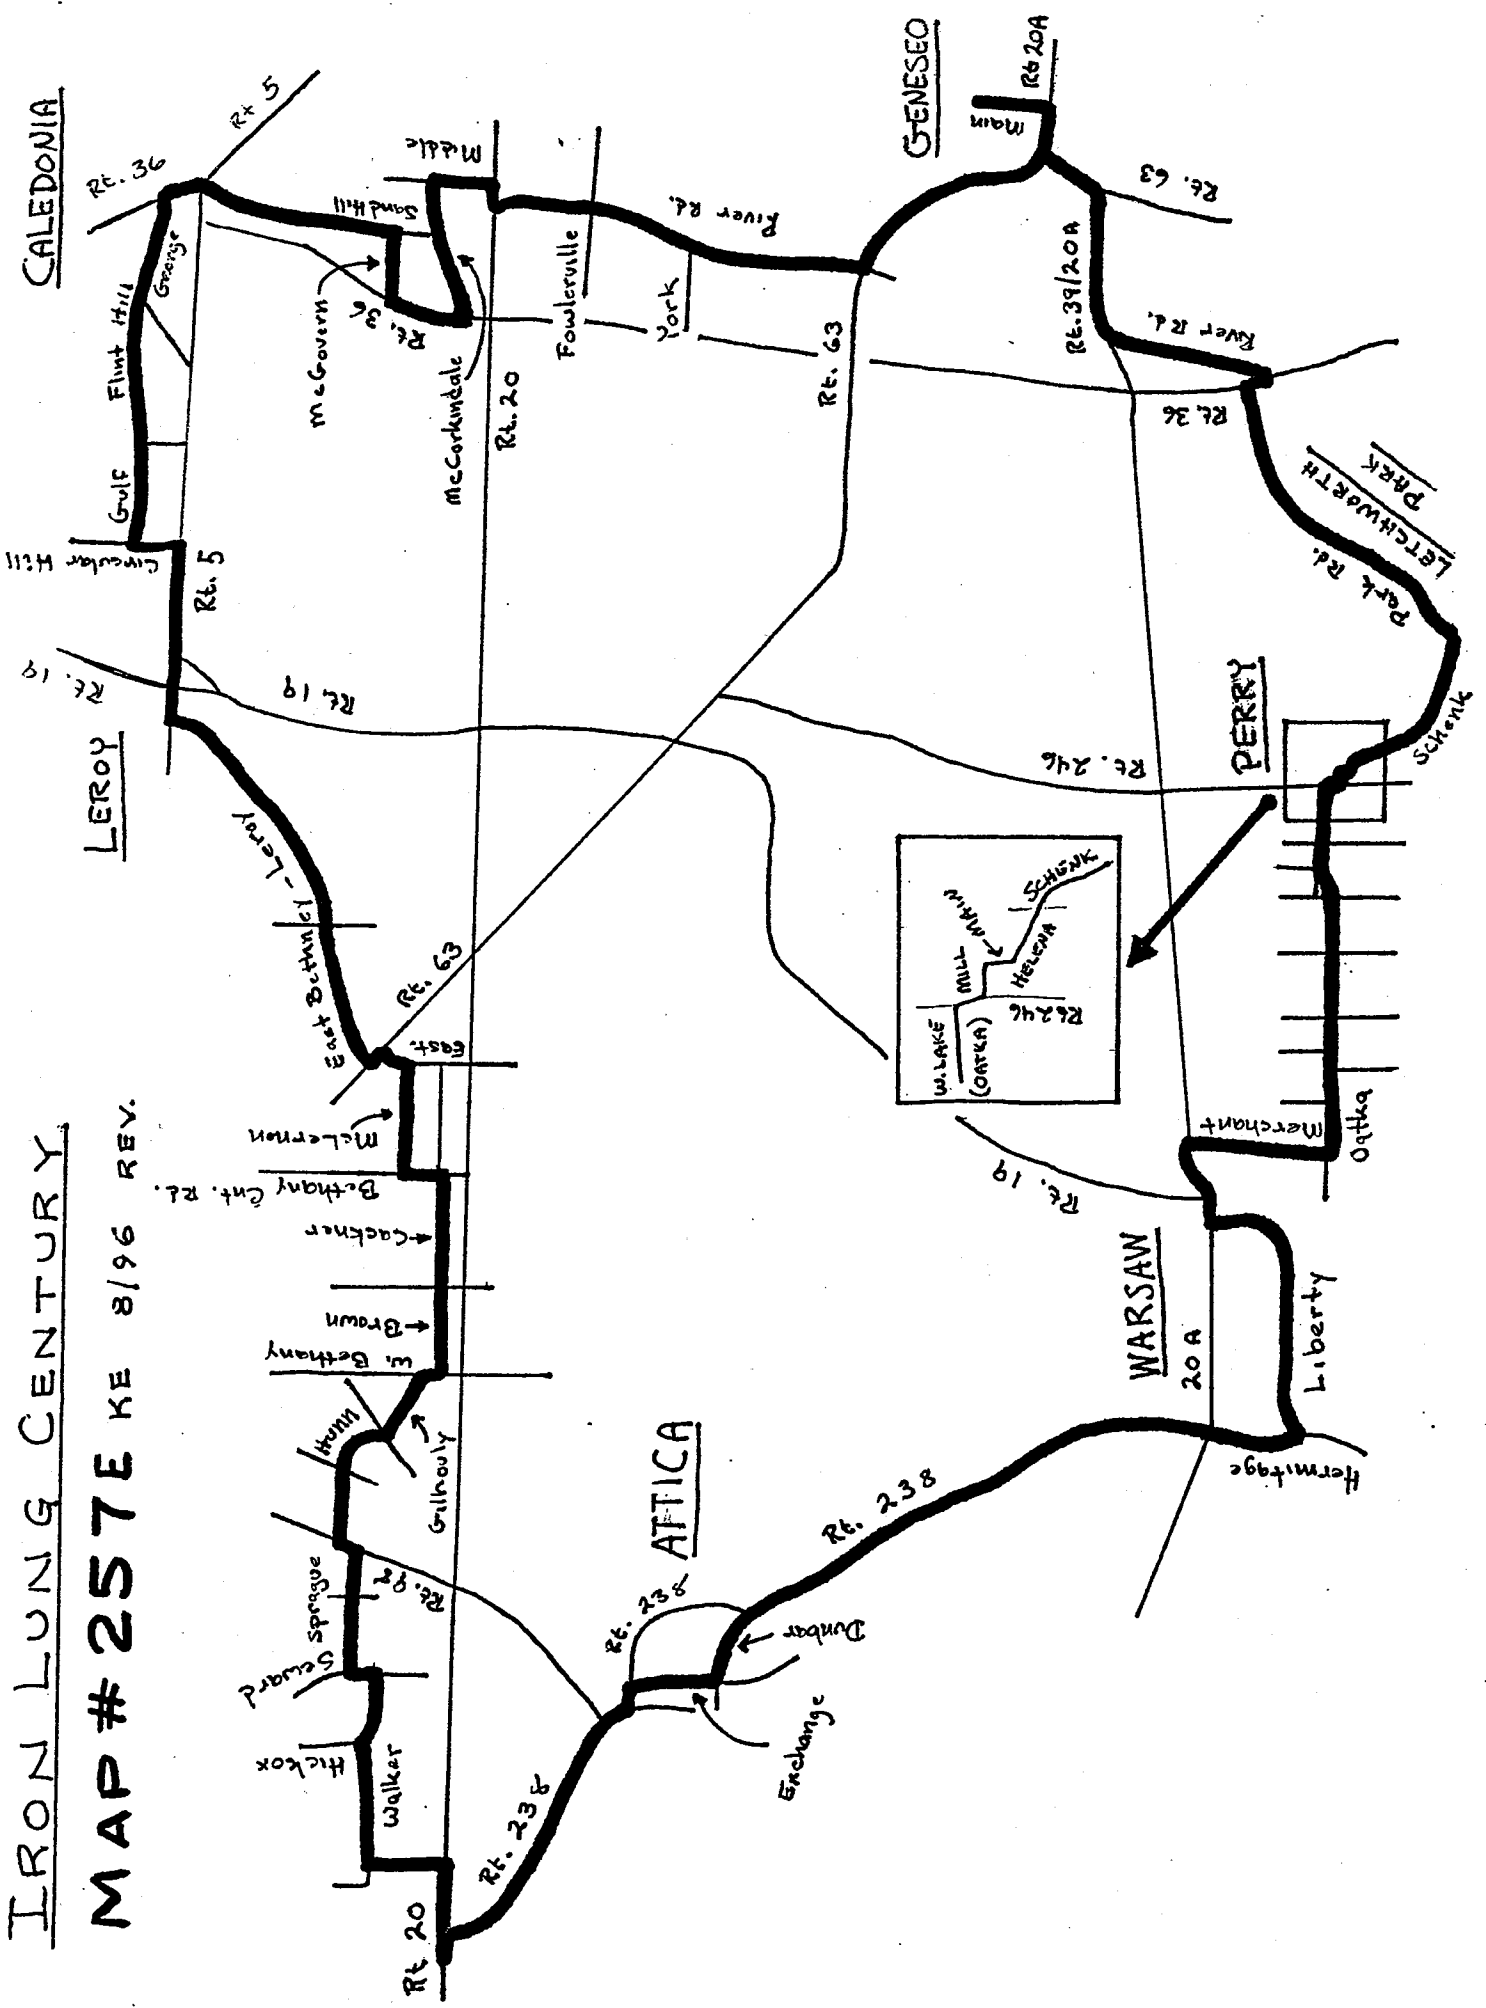

IRON LUNG CENTURY

MAP # 257E KE 8/96 REV.

CALEDONIA

LEROY

ATTICA

WARSAW
20A

PERRY

GENESEO

LETCHEWORTH PARK