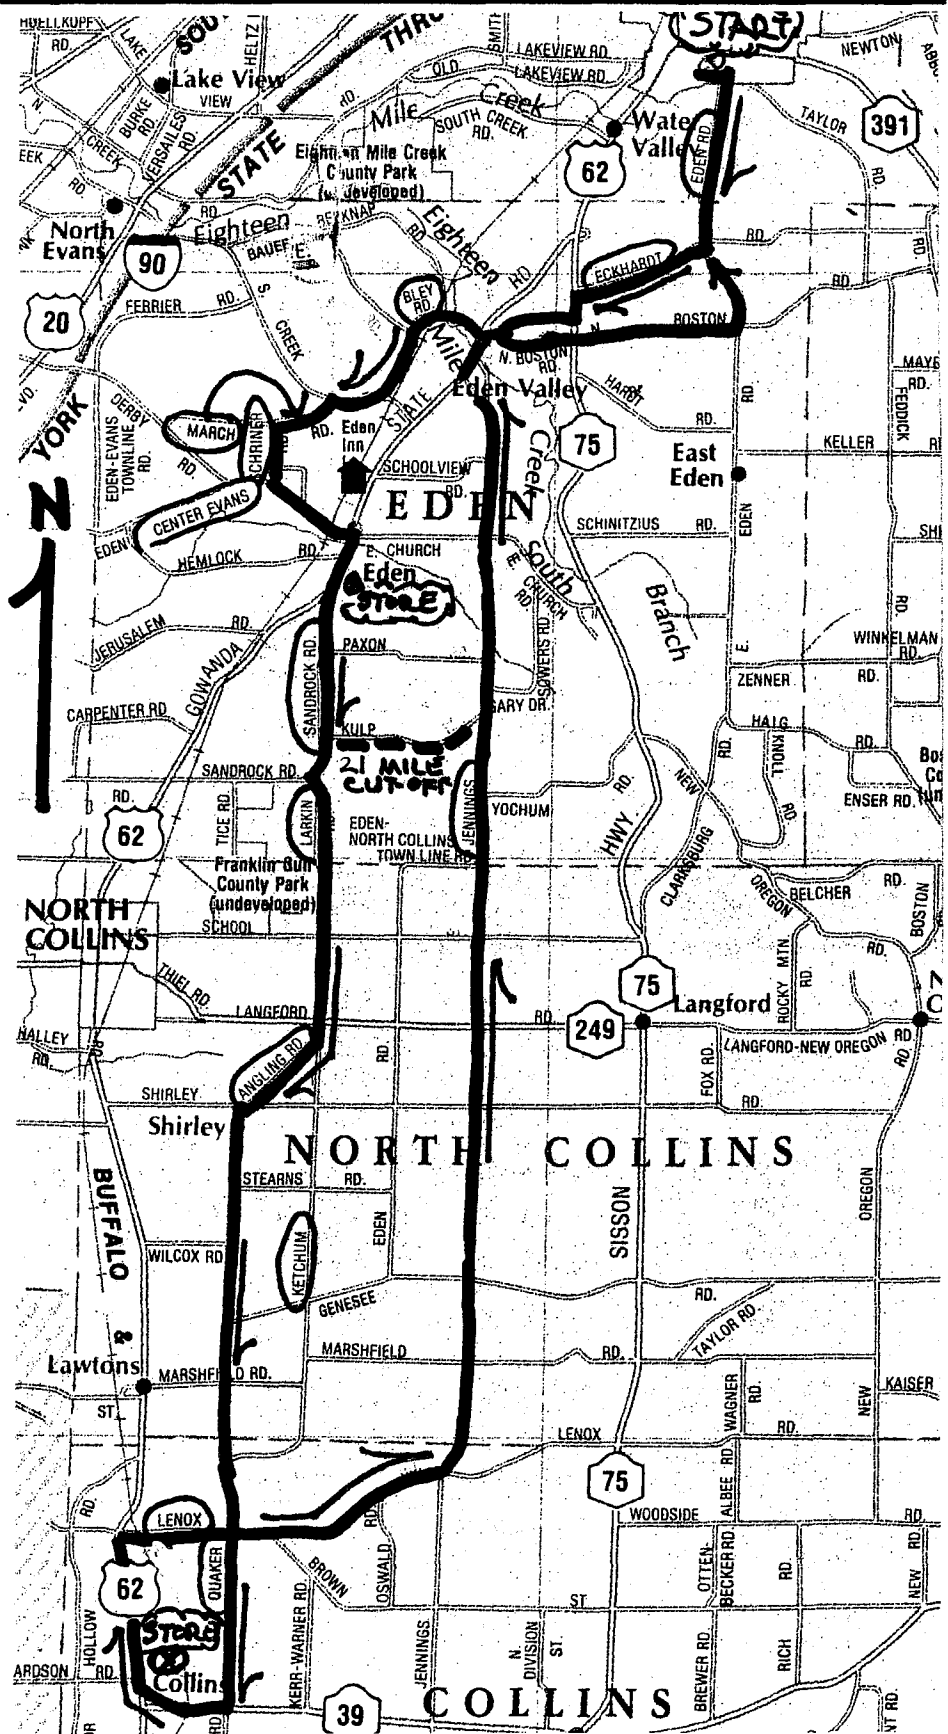

HAMBURG to COLLINS

MAP# 341

START: PARKING LOT OFF LONG BEHIND FIRE HALL (TUE. NIGHT RIDE START) HAMBURG, NY

All Routes		
L	0.0	LONG
R	0.1	S. BUFFALO
R	1.7	ECKHARDT
L T	3.0	SR 75
R	3.1	HICKMAN
R T	3.5	N. BOSTON
R T	4.1	EDEN VALLEY / BLEY
R T	5.7	SHADAGEE
L	6.3	MARCH
L	7.0	SCHRINER
L T	7.5	W. CHURCH
R	8.4	US 62 RGRP @ STORE

21 MILE ROUTE CONTINUE BELOW		
L	9.0	SANDROCK
L	10.7	LARKIN / KETCHUM
R Y	13.1	ANGLING
S	14.1	QUAKER
R	19.7	SR 39
R	20.3	COLLINS
R T	20.5	US 62 RGRP @ STORE
R	22.1	LENOX
L	25.2	JENNINGS
R T	35.4	US 62
R	35.9	EDEN VALLEY / BLEY
L	36.0	N, BOSTON
L	38.4	EAST EDEN
L	40.8	LONG
R	41.0	FINISH!!

21 Mile Route		
L	9.0	SANDROCK
L	10.3	KULP
L	11.9	JENNINGS - RGRP
R T	15.1	US 62
R	15.6	EDEN VALLEY / BLEY
L	15.7	N, BOSTON
L	18.1	EAST EDEN
L	20.5	LONG
R	20.6	FINISH!!

Map# 341	Distance: 41 miles / 21 miles	Revised	Niagara Frontier Bicycle Club
Dsgn:pd 01/06	Elevation: 1800' / 750'	Rating:	Effort: 41 mile MOD / 21 mile MOD