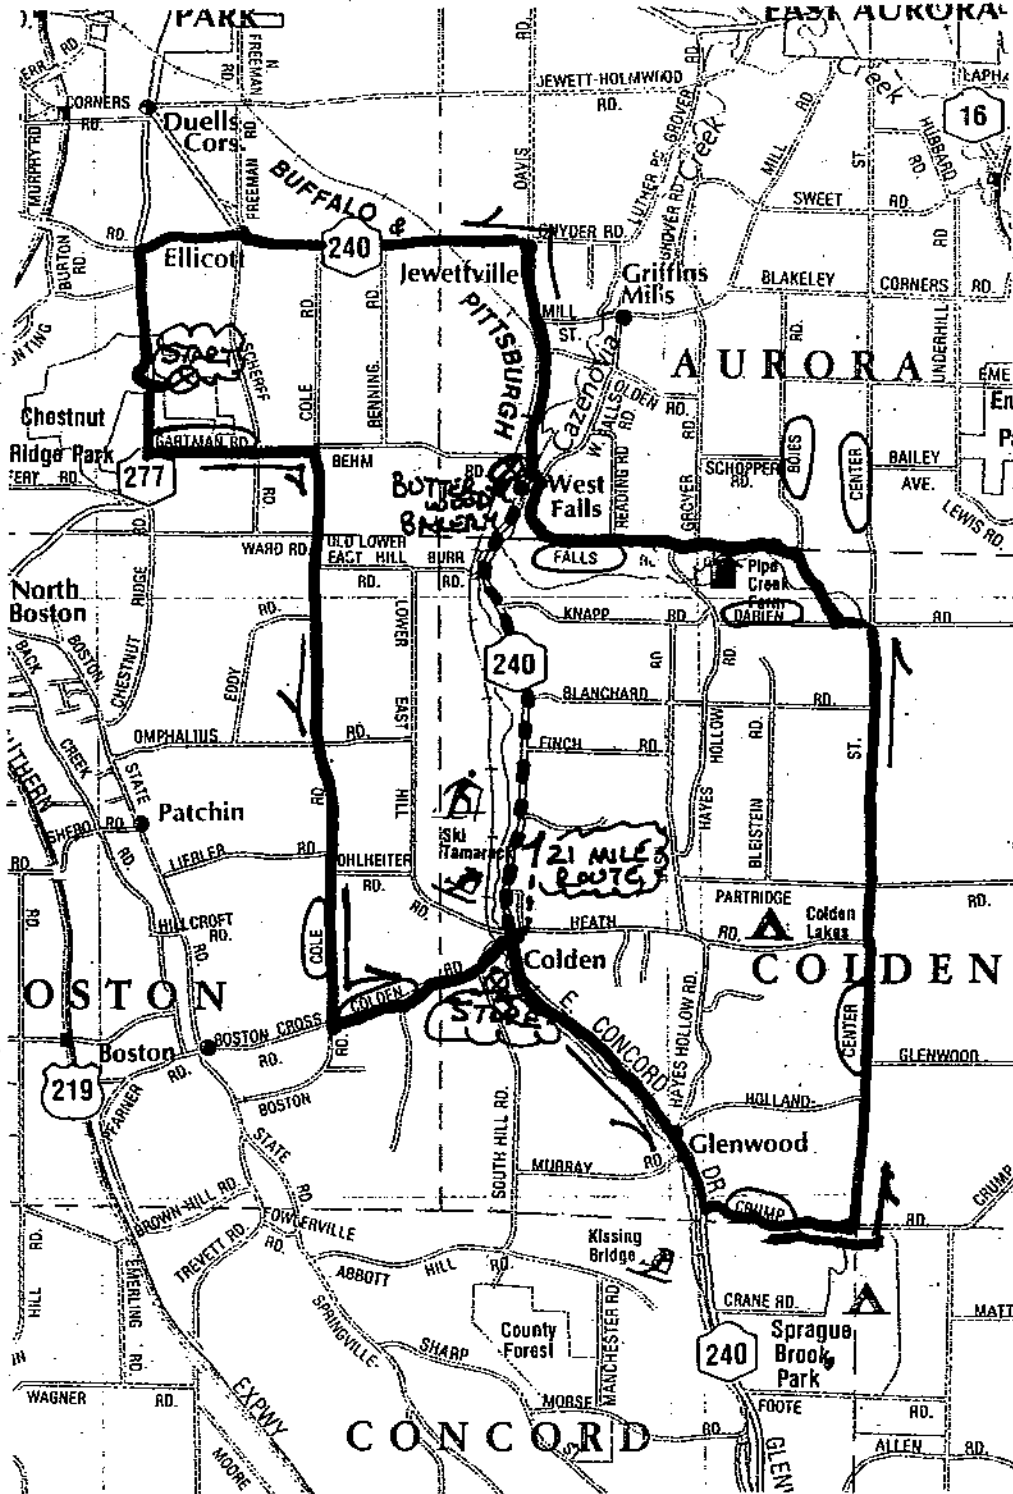

BUTTERWOOD BAKERY RIDE

MAP# 342

START: Chestnut Ridge Park Casino, Orchard Park

R	0.4	To go South SR 277
L	1.5	GARTMAN
R T	3.0	COLE
L T	8.2	BOSTON COLDEN
R	10.0	SR 240 (STORE)
L	13.1	CRUMP
L	14.6	CENTER
L	20.0	DARIEN
R	20.2	BOISE
L	21.0	FALLS
L/R	23.8	BRIDGE / SR 240
	24.1	BUTTERWOOD BAKERY
L	26.1	SR 240
L/R	28.7	FREEMAN / POWERS
L	29.6	SR 277
R	30.3	Into Park
	30.7	FINISH

21.0 Mile route		
R	0.4	To go South SR 277
L	1.5	GARTMAN
R T	3.0	COLE
L T	8.2	BOSTON COLDEN
L	10.0	SR 240 (STORE)
	14.5	BUTTERWOOD BAKERY
L	16.5	SR 240
L/R	19.1	FREEMAN / POWERS
L	20.0	SR 277
R	20.7	Into Park
	21.1	FINISH