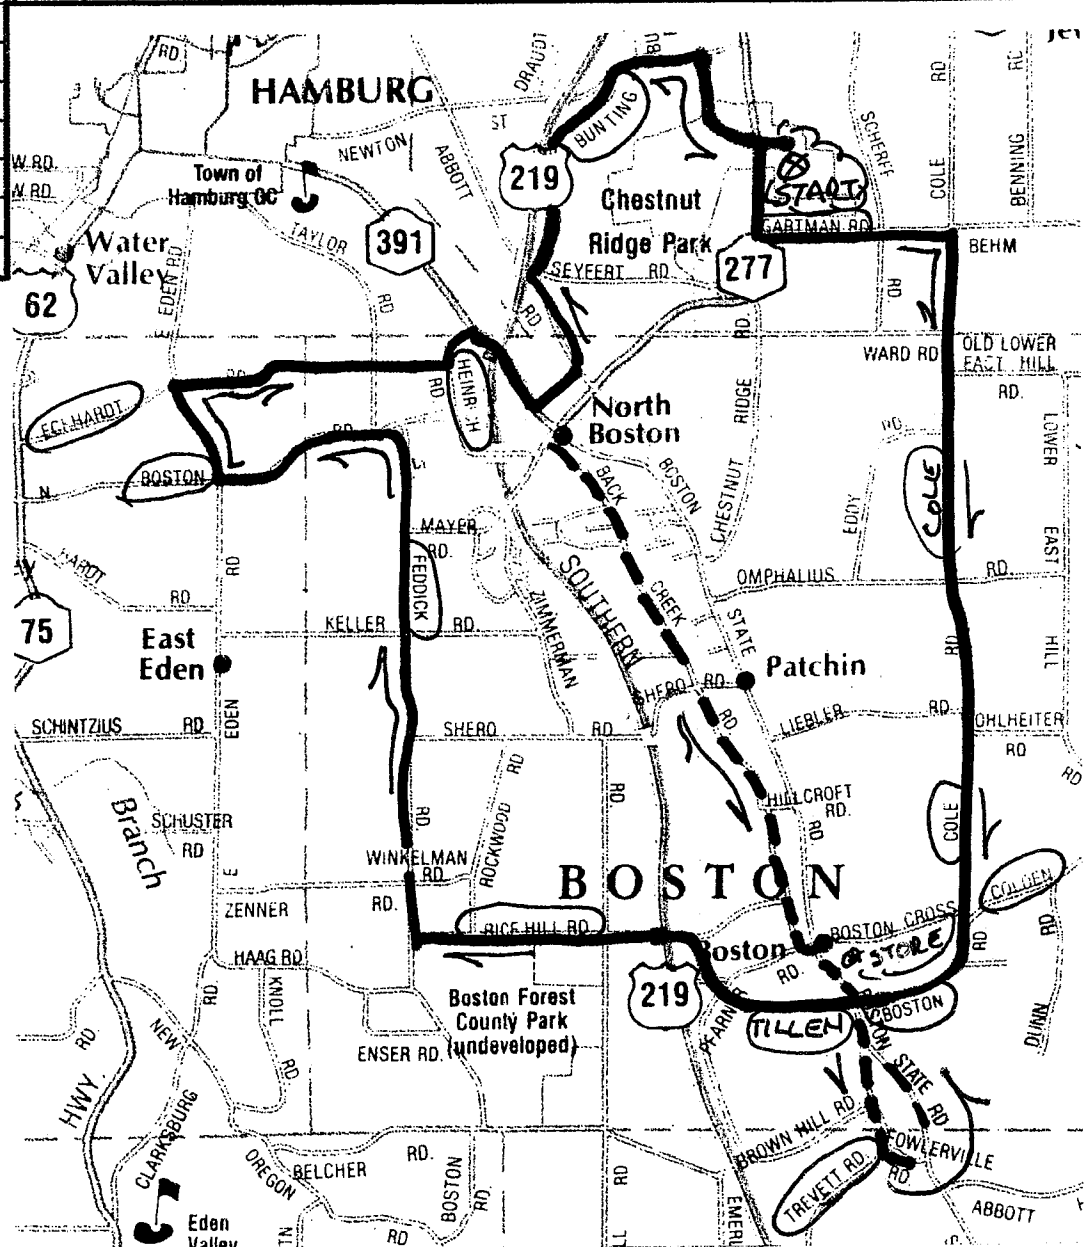

# FALL TRASH & TREASURE RIDE

MAP# 364

START: CHESTNUT RIDGE PARK CASINO

28 MILE ROUTE			24 MILE ROUTE			24 MILE ROUTE					
R	0.4	to go south SR 277	S	0.2	Go threw Park	L	T	11.7	BOSTON STATE		
L	1.4	GARTMAN	L	T	0.8	NEWTON			13.6	Regroup @ Store	
R	T	2.9	COLE	L		1.7	BUNTING	L		13.6	MILL
R	T	8.2	BOSTON COLDEN	L	T	3.5	S. ABBOTT	R		13.8	BACKCREEK
S		9.3	WEST TILLEN	R		4.4	HERMAN HILL	L/R		15.0	To stay on BACKCREEK
S		11.2	RICE	L		5.0	BACKCREEK	R	T	18.3	ZIMMERMAN
R	T	13.1	FEDDICK	L/R	T	8.3	To stay on BACKCREEK	L		18.8	S. ABBOTT
S		17.2	N. BOSTON	L	T	9.5	MILL	R/L		19.8	BUNTING
R		18.5	EAST EDEN	R		9.6	BOSTON STATE	R	T	21.5	NEWTON
R		19.4	ECKHARDT	R		10.4	TREVETT	R		22.4	Into Park
L	T	21.5	ECKHARDT	L		11.3	FOWLER (DON'T MISS)!	S		23.4	To FINISH!!!

R	T	21.9	SR 391
L		22.4	MEADOW
L	T	22.9	S. ABBOTT
R/L		23.7	BUNTING
R	T	25.4	NEWTON
R		26.3	Into Park
S		27.2	To FINISH!!!

Map#	Distance: 28 / 24 miles	Revised:	Niagara Frontier Bicycle Club
Dsgn: 10/08 pd	Elevation: 1800' / 600'	Rating:	Effort: DIF / EASY