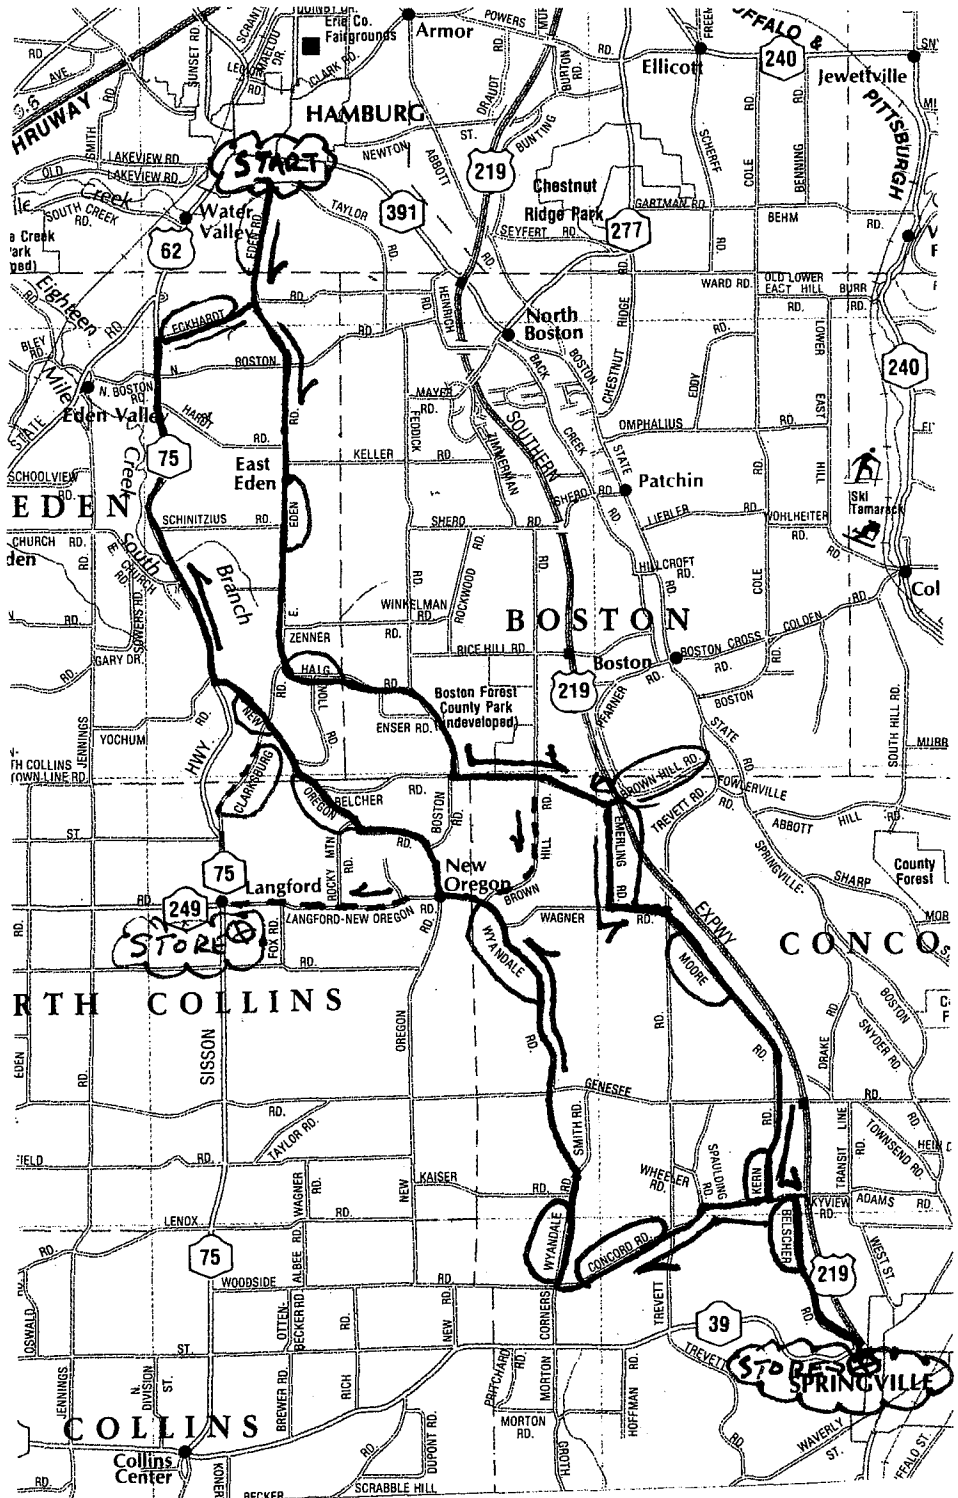

PAT'S NEW RIDE

MAP# 370

START: PARKING LOT OFF LONG BEHIND FIRE HALL(TUE. NIGHT RIDE START) HAMBURG, NY

43 Mile Route		
L		0.0 LONG
R T	0.1	EAST EDEN
R Y	7.7	S. FEDDICK
L T	9.0	BELCHER / FEDDICK
S	10.0	BROWN HILL(S not R)
R	10.8	EMERLING
L T	12.1	WAGNER
R/L T	12.8	TREVETT / MOORE
S	15.6	KERN
L T	16.8	CONCORD
R T	17.2	BELSCHER
L T	19.4	SR 39
RS	19.7	Regroup @ Store return on SR 39 &
R	20.0	BELSCHER
L T	22.2	CONCORD
L T	23.3	to stay on CONCORD
R	25.4	MORTONS CORNERS
S	27.8	WYANDALE
R	30.9	NEW OREGON
R T	35.1	SR 75
R	39.4	ECKHARDT
L	40.7	EAST EDEN
L	42.3	LONG
R	42.5	FINISH!!

28 Mile Route		
L		0.0 LONG
R T	0.1	EAST EDEN
R Y	7.7	S. FEDDICK
L T	9.0	BELCHER / FEDDICK
R	10.0	BROWN HILL(R not S)
R T	11.9	LANGFORD
L	12.4	NEW OREGON
R	13.3	SHIRELY
RS	16.3	regoup @ Store
R	17.3	CLARKSBURG
L	18.9	NEW OREGON
R T	19.6	SR 75
R	24.0	ECKHARDT
L	25.2	EAST EDEN
L	26.9	LONG
R	27.1	FINISH!!