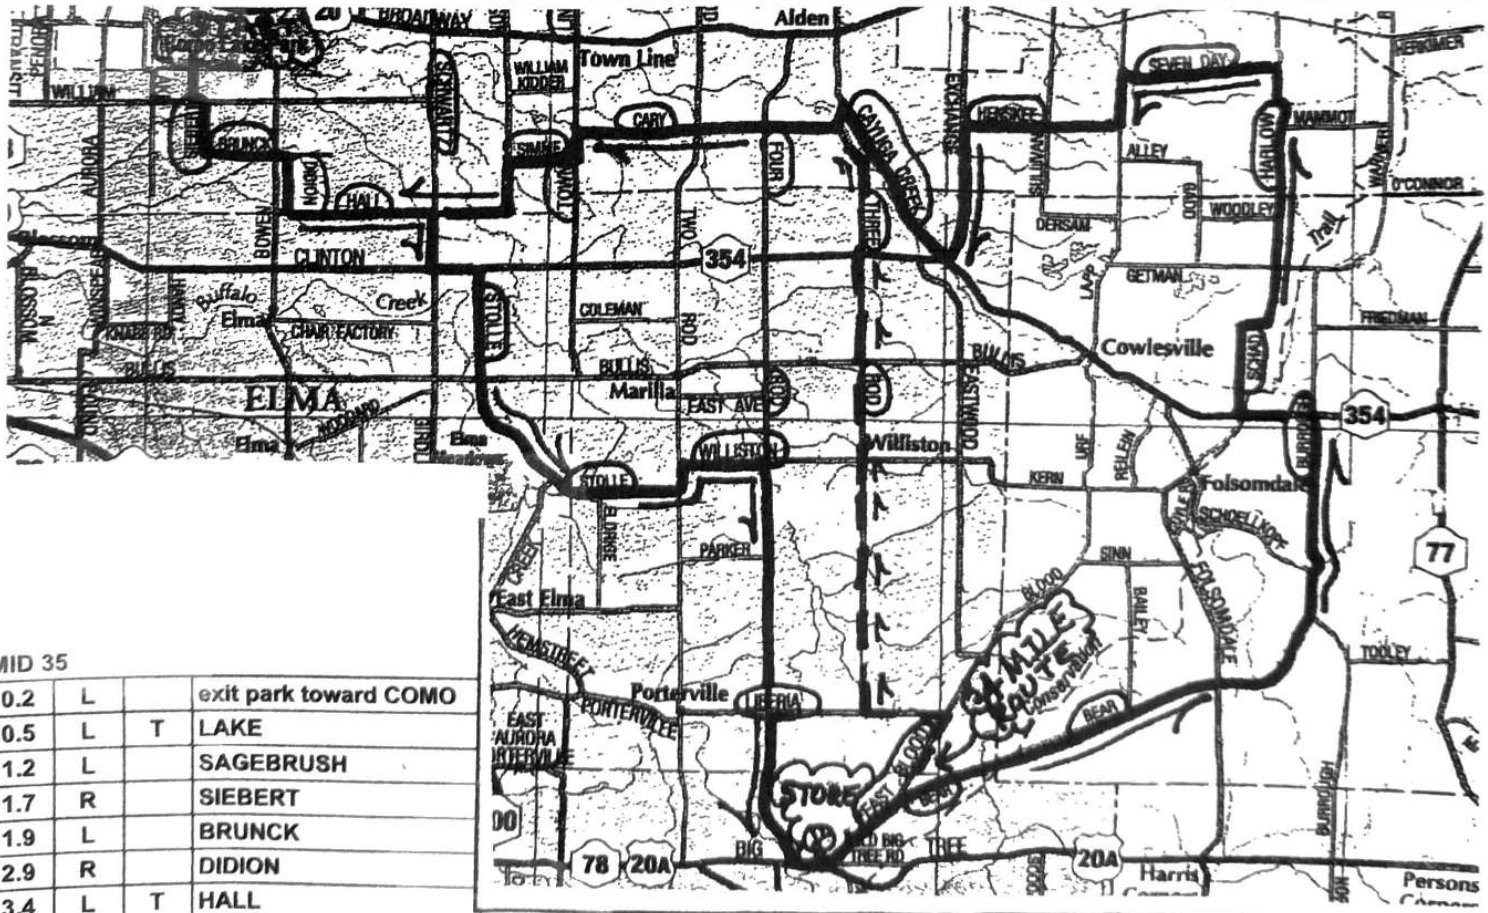

#407 ComoParkPicnic Long Rides / HILLS Start: Como Park, Lancaster / center parking lot

LONG 46

0.2	L		exit park toward COMO	15.4	L	T	BIG TREE / US-20A	36.0	R		CARY
0.5	L	T	LAKE	15.8	L		E BLOOD	38.8	L	T	TOWN LINE
1.2	L		SAGEBRUSH	16.8	BR		BEAR	39.0	R		SIMME
1.7	R		SIEBERT	21.7	BL	T	BURROUGHS	39.7	L	T	RANSOM
1.9	L		BRUNCK	23.7	L		CLINTON	40.3	R		HALL
2.9	R		DIDION	24.5	R		SCHAD	42.7	R		DIDION
3.4	L	T	HALL	27.0	S		HARLOW	43.2	L	T	BRUNCK
5.0	R		SCHWARTZ	28.3	L		7 DAY	44.2	R		SIEBERT
5.6	L		CLINTON	30.0	L	T	COUNTY LINE	44.4	L		SAGEBRUSH
6.1	R		STOLLE	30.6	R		HENESKEE	44.9	R	T	LAKE
10.0	L		2 ROD	32.2	L	T	EXCHANGE	45.6	R		WALTHAM
10.3	R		WILLISTON	33.7	R	T	CLINTON	45.7	S		COMO PARK
11.2	R		4 ROD	33.8	R		CAYUGA CREEK	45.9	R		into park
				35.7	L		3 ROD	46.1			parking lot

MID 35

0.2	L		exit park toward COMO								
0.5	L	T	LAKE								
1.2	L		SAGEBRUSH								
1.7	R		SIEBERT								
1.9	L		BRUNCK								
2.9	R		DIDION								
3.4	L	T	HALL								
5.0	R		SCHWARTZ	17.8	L		LIBERIA	32.1	L	T	BRUNCK
5.6	L		CLINTON	18.7	R		3 ROD	33.0	R		SIEBERT
6.1	R		STOLLE	24.8	L		CARY	33.2	L		SAGEBRUSH
10.0	L		2 ROD	27.6	L	T	TOWN LINE	33.7	R	T	LAKE
10.3	R		WILLISTON	27.9	R		SIMME	34.4	R		WALTHAM
11.2	R		4 ROD	28.6	L	T	RANSOM	34.5	S		COMO PARK
15.4	L	T	BIG TREE / US-20A	29.1	R		HALL	34.7	R		into park
15.8	L		E BLOOD	31.5	R		DIDION	35.0			parking lot