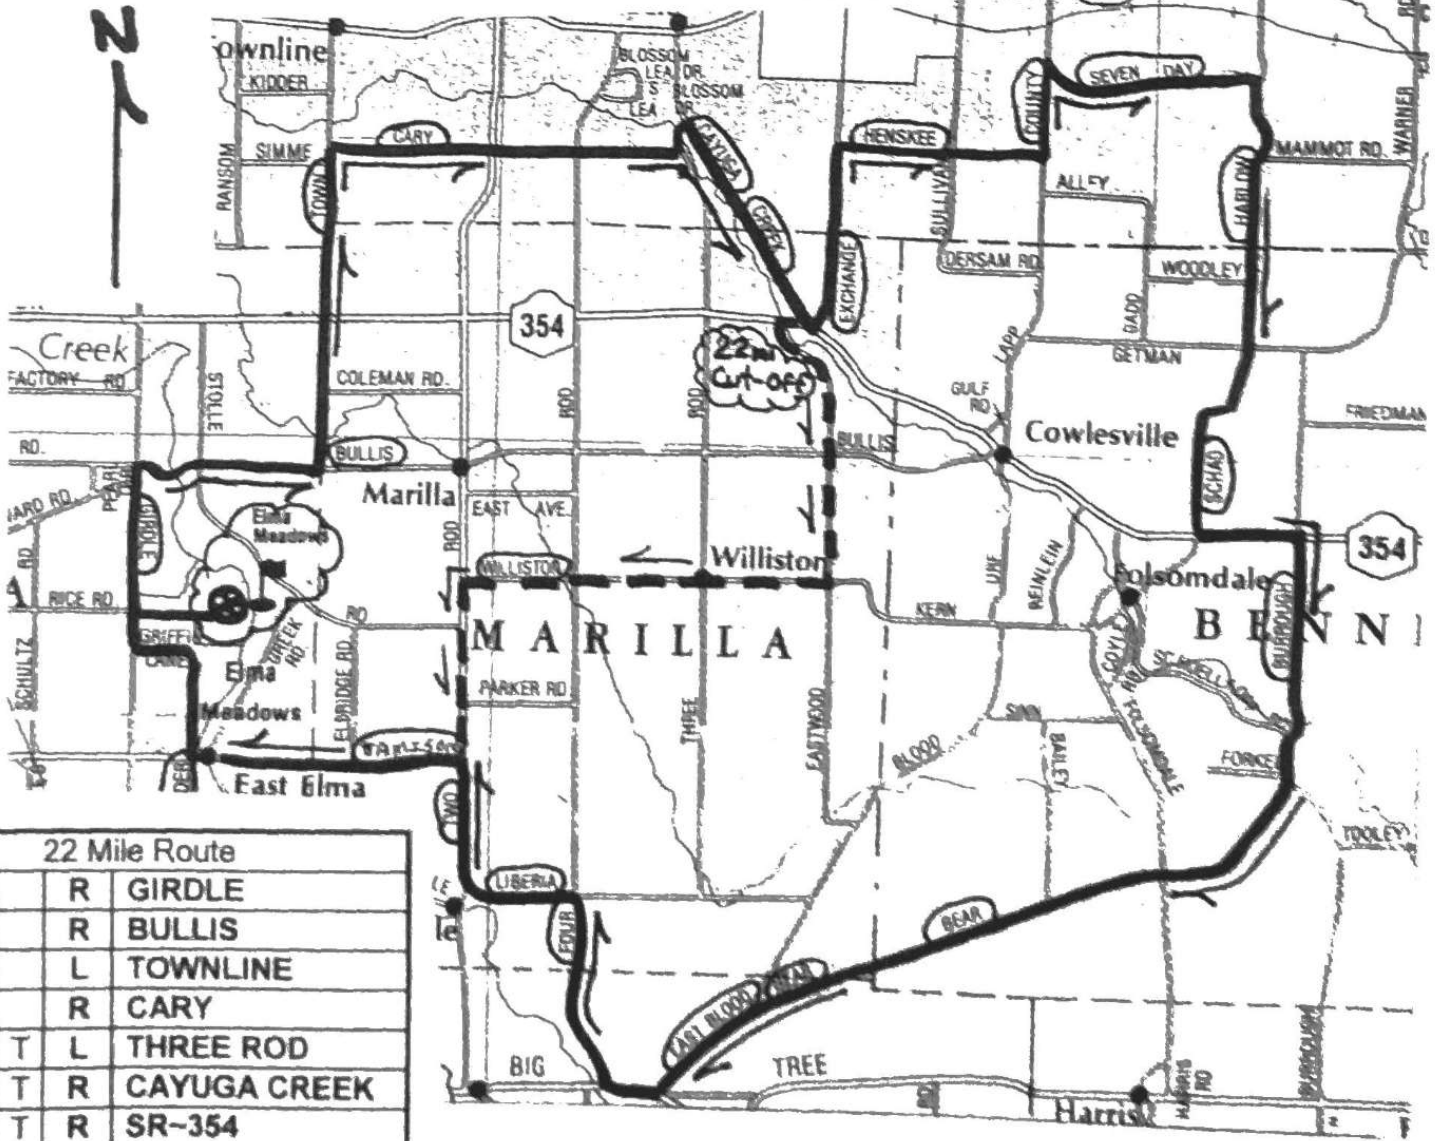

THE BURROUGH

MAP# 486 409

Start: Elma Meadows Park, Rice at Girdle Rds., Elma, NY.

38 Mile Route			COUNTY LINE			FOUR ROD		
0.7	R	GIRDLE	14.1	T	L	29.2	R	FOUR ROD
1.8	R	BULLIS	14.6			30.9	L	LIBERIA
3.3	L	TOWNLIN	16.2	T	R	31.9	T	TWO ROD
5.9	R	CARY	19.6			32.9	L	JAMISON
8.7	T	L	20.1	T	L	35.1	R	OSTRANDER
8.8	T	R	20.8			36.5	T	GIRDLE
10.8	T	L	22.4			36.8	R	RICE
10.9	L	EXCHANGE	22.9	Y	R	37.5	S	FINISHI
12.4	R	HENSKEE	27.8	T	L			
			28.8	T	R			

22 Mile Route			OSTRANDER		
0.7	R	GIRDLE	20.0	R	OSTRANDER
1.8	R	BULLIS	21.4	T	R
3.3	L	TOWNLIN	21.6	R	RICE
5.9	R	CARY	22.4	S	FINISHI
8.7	T	L			
8.8	T	R			
10.8	T	R			
11.1	L	EASTWOOD			
13.4	R	WILLISTON			
16.4	T	L			
17.9	R	JAMISON			