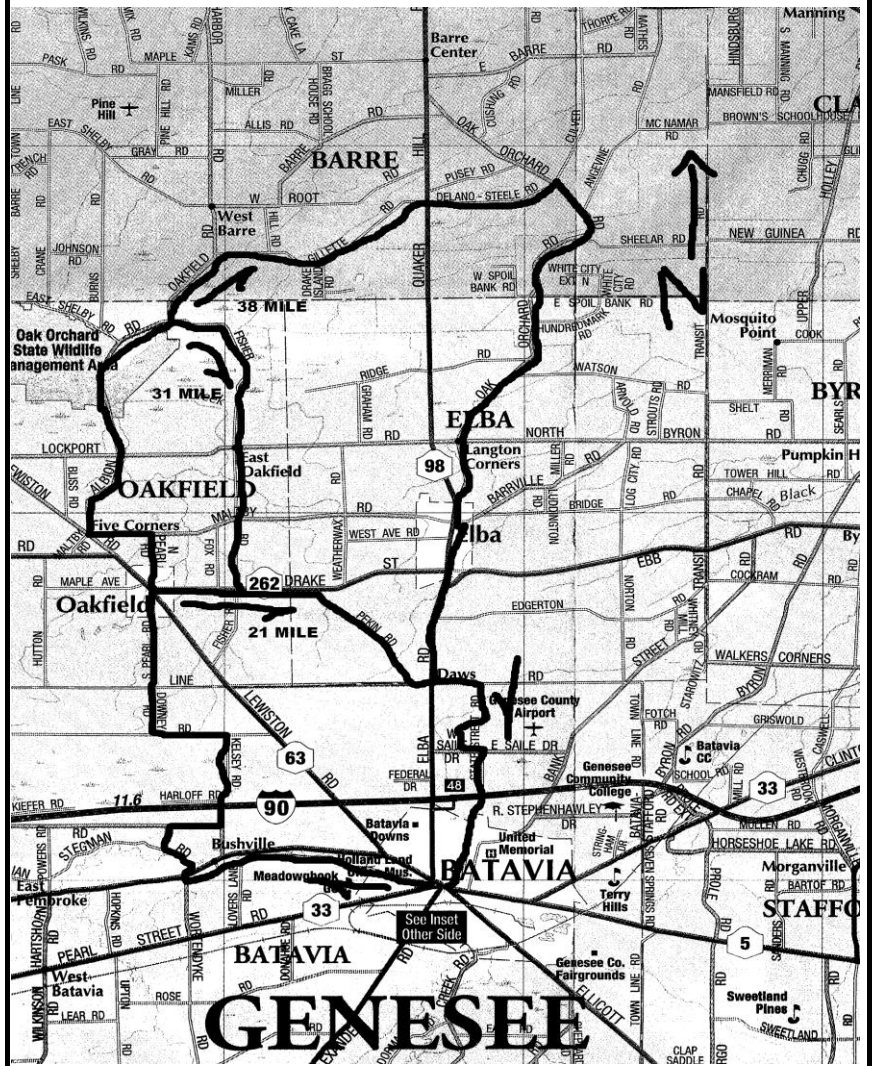

Start: Lot behind Wendy's 44 Main St Batavia (old Genesee Mall)

Everyone starts with below cues

0.0	R	Jefferson
0.2	L	Washington
0.3	L	Dellinger
0.5	S	x Main onto walkway
0.6	R	S. Main
0.7	S	2nd exit roundabout
4.4	R@T	Wortendyke
4.5	R	Main Rt. 5
4.6	L	Stegman
5.2	R	Miller
5.6	R@T	Pratt
6.4	L@T	Kelsey
7.8	L@T	Galloway
8.9	R	Downey/S. Pearl
11.1	X	Main

YOUR NEXT CUE AFTER CROSSING MAIN ST. IS BELOW ON WHICHEVER DISTANCE RIDE YOU'RE DOING.

21 Mile Route			31 Mile Route			38 Mile Route		
11.2	R	Drake Rt. 262	12.0	L	Maltby	12.0	L	Maltby
13.5	R	Pekin	12.9	R	hard R Albion	12.9	R	hard R Albion
15.5	L	Batavia Elba Townline	17.0	S	Fisher	17.0	L	Albion
16.5	R	State	22.1	L	Drake Rt. 262	18.3	R	Gillette
17.9	L	W Saile	23.2	R	Pekin	21.7	R	Quaker Hill
18.3	R	State	25.2	L	Batavia Elba Townline	21.8	L	Delano Steele
20.3	R	Willow	26.3	R	State	23.6	R	Oak Orchard
20.5	L	Parking lot	27.7	L	W Saile	29.8	L	North Main NY98
			28.0	R	State	32.7	L	Batavia Elba Townline
			30.0	R	Willow	33.4	R	State
			30.3	L	parking lot	34.8	L	W Saile
						35.2	R	State
						37.1	R	Willow
						37.4	L	parking lot